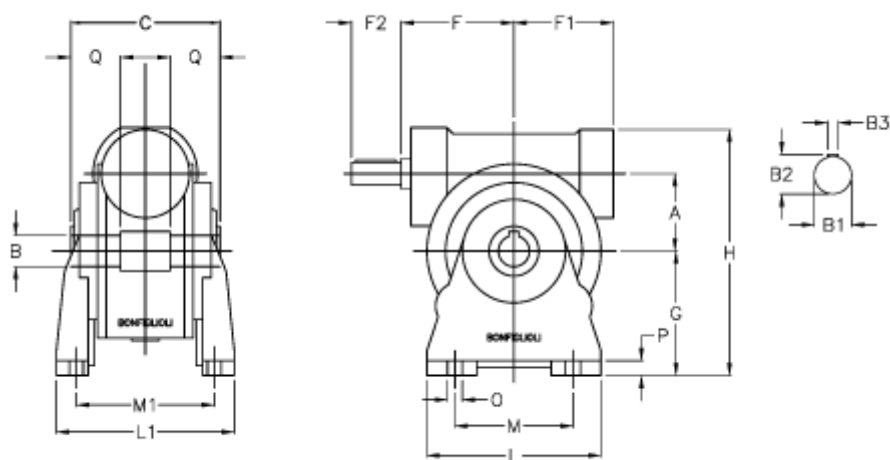

Article number: 3901185020200

Description: Worm gear with solid input shaft
VF 185A-20-HS

Measures

a	= 185.4	F1	= 205	P	= 22
B	= 60	g	= 254	Q	= 65.0
B1 E7	= 40	H	= 521		
B2	= 43.0	L	= 360		
B3 H9	= 12	L1	= 320		
C	= 190	m	= 270		
Description	= VF 185A-xx-HS	M1	= 251.0		
F	= 214.5	O	= 22.0		